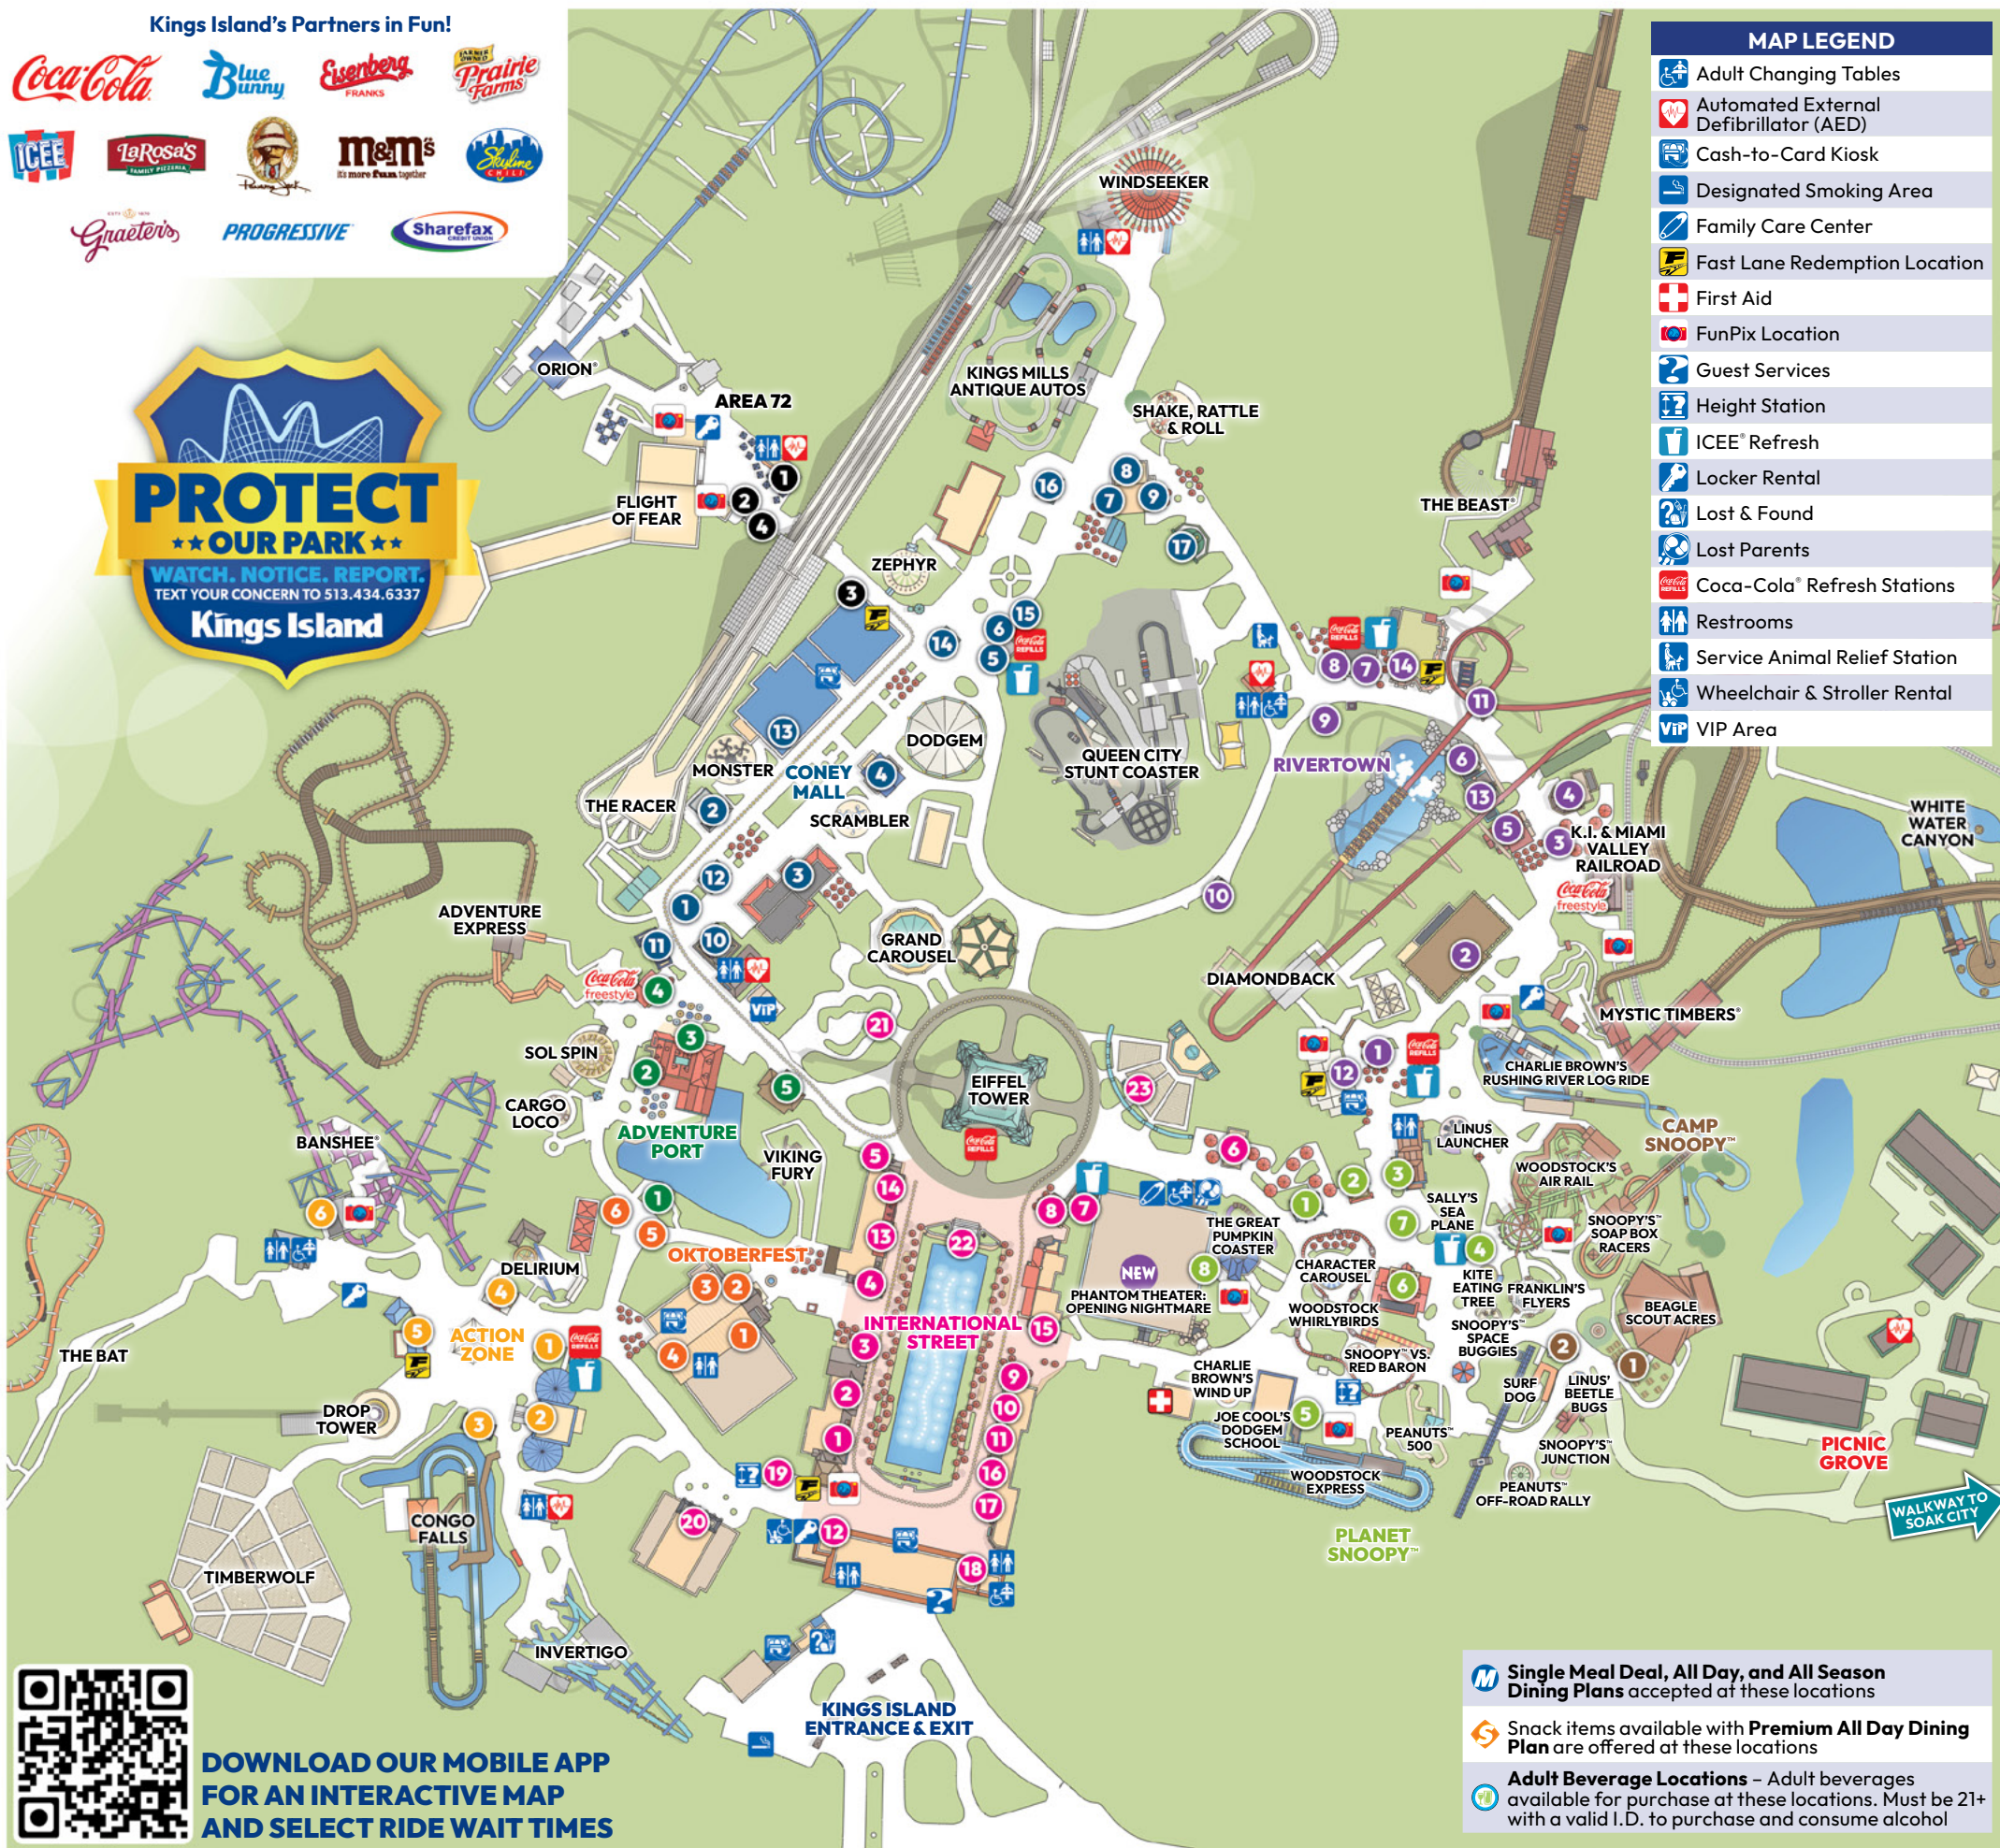

Kings Island's Partners in Fun!

MAP LEGEND	
	Adult Changing Tables
	Automated External Defibrillator (AED)
	Cash-to-Card Kiosk
	Designated Smoking Area
	Family Care Center
	Fast Lane Redemption Location
	First Aid
	FunPix Location
	Guest Services
	Height Station
	ICEE Refresh
	Locker Rental
	Lost & Found
	Lost Parents
	Coca-Cola Refresh Stations
	Restrooms
	Service Animal Relief Station
	Wheelchair & Stroller Rental
	VIP Area

INTERNATIONAL STREET

Dining	
1	Grain & Grill International Kitchen
2	Starbucks
3	Wishbone Grill
4	Auntie Anne's
5	World's Greatest Funnel Cakes
6	Tom + Chee
7	International Street Treats
8	The French Corner
9	Graeter's Ice Cream
10	Cinnabon
11	LaRosa's Pizzeria
Shopping	
12	Kings Island Collections
13	Emporium
14	Creative Glass
15	Sweet Spot
16	Build-A-Bear Workshop
17	Kings Island Trading Company
18	KI Essentials
Attractions & Amenities	
19	Information Center
20	Kings Island Theater
21	Tower Gardens History Walk
22	International Street Bandstand
23	International Showplace Theatre

ACTION ZONE

Dining	
1	Dippin' Dots
2	Chicken Shack
3	Action Zone Container Bar
4	Ice Scream Zone
Shopping	
5	Coaster Connection
Attractions & Amenities	
6	Banshee Arcade

OKTOBERFEST

Dining	
1	Festhaus
2	Festhaus Bar
3	Panda Express
Attractions & Amenities	
4	Festhaus Stage
5	Age & Weight Game
6	Caricature Drawing

ADVENTURE PORT

Dining	
1	Dippin' Dots
2	Mercado
3	Enrique's Cantina
4	Coca-Cola marketplace
Shopping	
5	Airbrushed Custom Apparel

CONEY MALL

Dining	
1	Dippin' Dots
2	21° and Colder
3	Coney Bar-B-Que
4	Skyline Chili
5	Coney Treats
6	Dippin' Dots
7	Jukebox Diner Beer Cart

8	Jukebox Diner
9	Ralph's Ice Cream
Shopping	
10	Coney Confections
Attractions & Amenities	
11	Hang Time & Way Down Town
12	Midway Games
13	Coney Arcade & Games
14	Midway Games
15	Obey the Net
16	Midway Games
17	3-Point Challenge

AREA 72

Dining	
1	Meteor Canteen
2	Area 72 Beer Cart
Shopping	
3	Orion Souvenirs
Attractions & Amenities	
4	Prize Flyer

RIVERTOWN

Dining	
1	Outpost Frozen Cocktails
2	Miami River Brewhouse
3	Rivertown Whistle Stop Bar
4	Rivertown Potato Works
5	Rivertown Funnel Cakes
6	Auntie Anne's
7	LaRosa's Pizzeria
8	Rivertown Beer Cart
9	Dippin' Dots
10	Shooting Star Café
11	Snake Pit Saloon
Shopping	
12	Diamondback Trading Post
Attractions & Amenities	
13	Antique Photos
14	Rivertown Arcade & Games

PLANET SNOOPY

Dining	
1	PLANET SNOOPY Ice Cream
2	PLANET SNOOPY Grill
3	Dippin' Dots
4	SNOOPY Treats
5	SNOOPY Snow Cones
Shopping	
6	SNOOPY Boutique
Attractions & Amenities	
7	Midway Games
8	PEANUTS Showplace

CAMP SNOOPY

Dining	
1	Pigpen's Mess Hall
2	Dippin' Dots

PICNIC GROVE

Catered Event Space
Private Area for Prebooked Groups Only

DOWNLOAD OUR MOBILE APP FOR AN INTERACTIVE MAP AND SELECT RIDE WAIT TIMES

©2026 PEANUTS Worldwide LLC, PEANUTS.com
© 2026 Six Flags Entertainment Corporation KI-26-0025